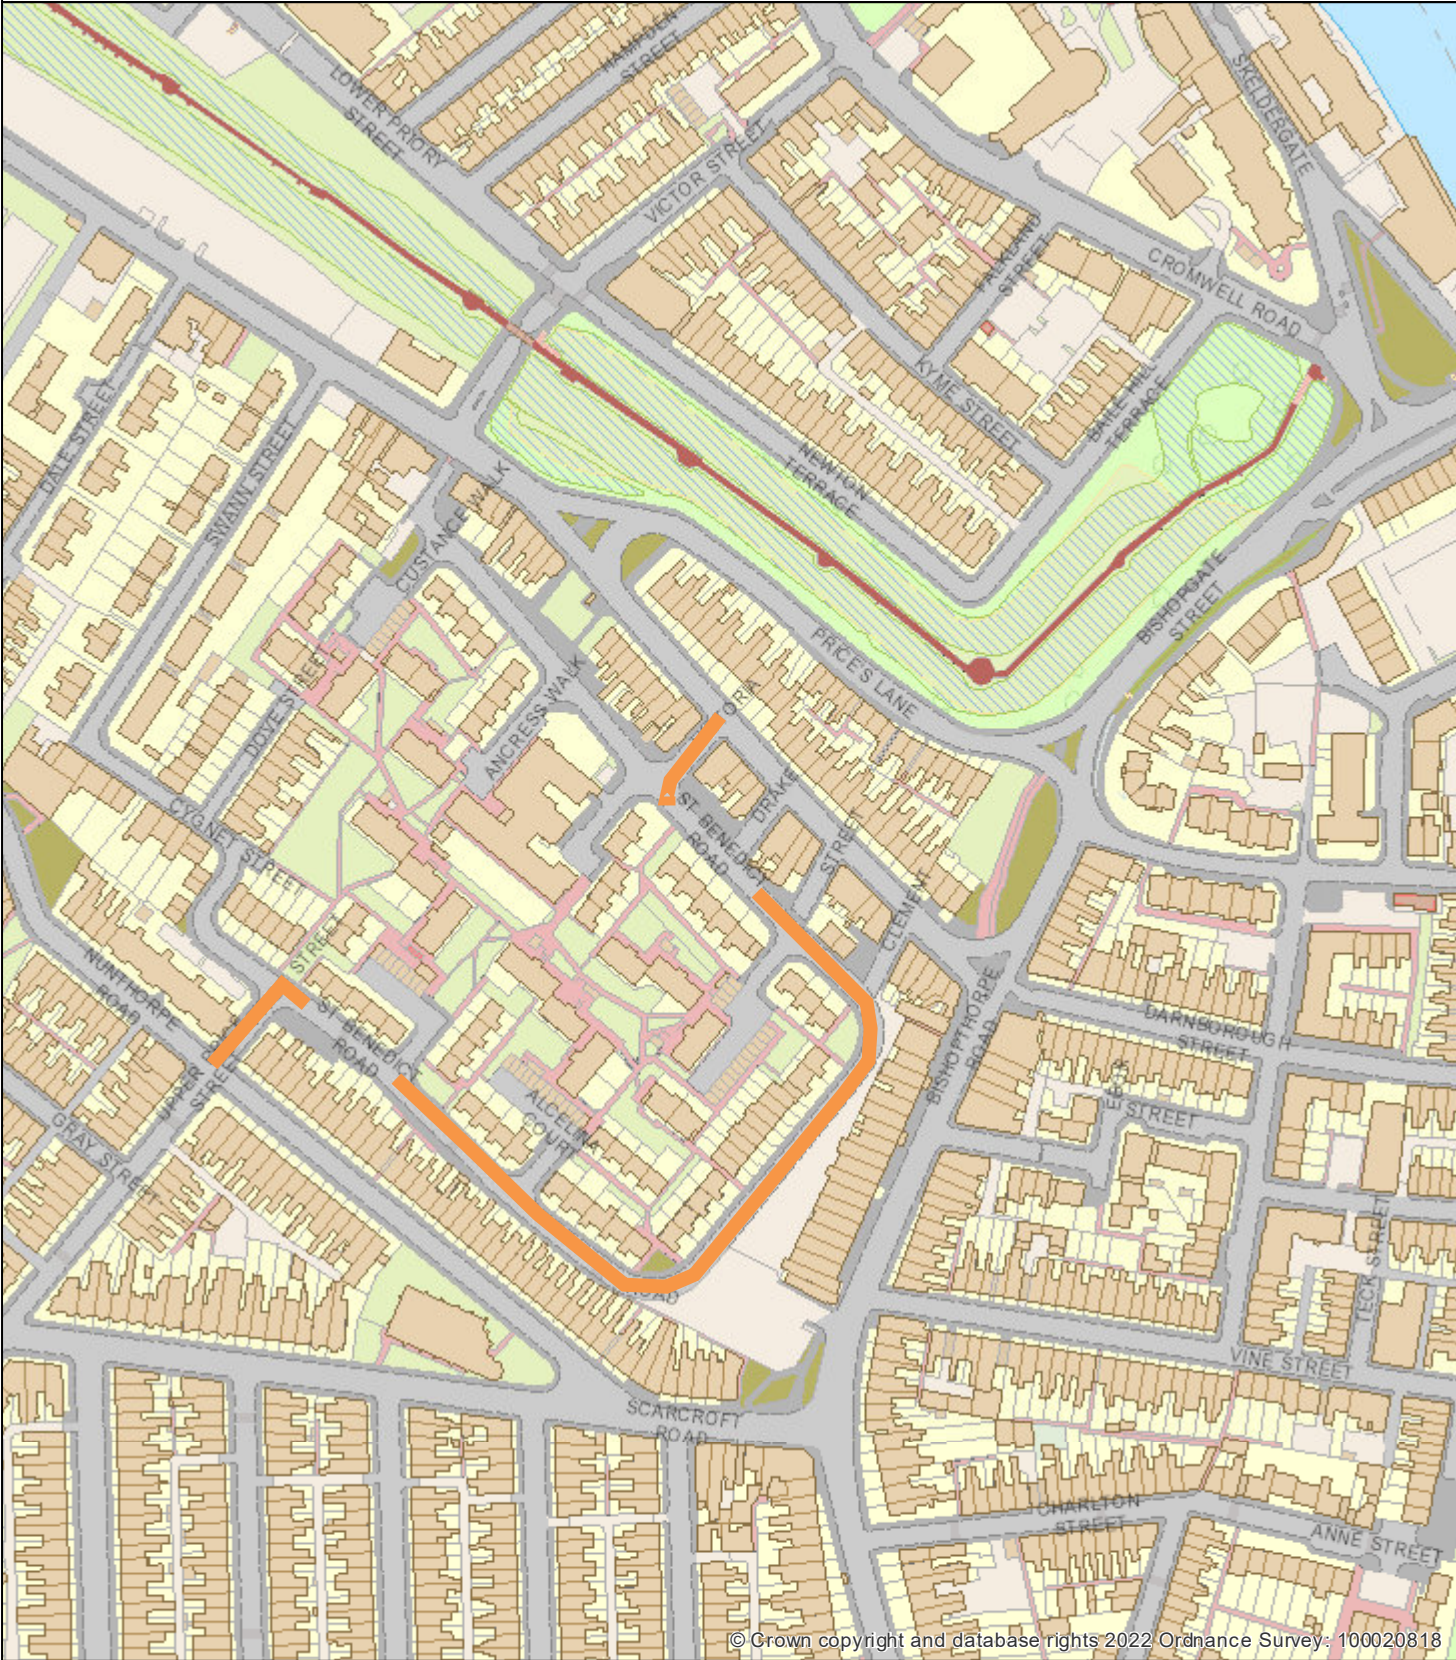

Annex F: St Benedict Road

© Crown copyright and database rights 2022 Ordnance Survey: 100020818

Date: 03 Jan 2023
Author: City of York Council
Scale: 1:2,500